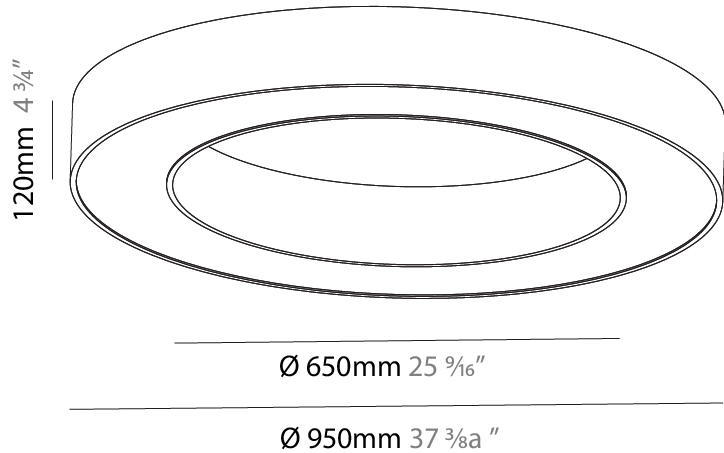

1. To build a product code in our configurator select the specify button on the base model # product page
2. To build a manual product code on this datasheet choose from the options listed below in blue font and add the suffix to the base model #

GENERAL

Series: Glorious
Subseries: Glorious
Brand: Prolicht
Division: Architectural
Mounting Type: Surface
Mounting Location: Ceiling
Subcategory: Ambient

PHYSICAL

Shape: Round
Diameter (mm): 950
Diameter (in): 37 ³/₈
Height (mm): 120
Height (in): 4 ³/₄
Light Distribution: Direct
Weight (kg): 8.94
Weight (lbs): 19.67
Diffuser: PMMA - Opal or Micro-Prism
Fixture Finish: SSR / BKV / CWI / CRY / HAB / UFT / ITA / RUA / FTG / MYG / LOD / PUS / FRO / FUP / KIA / POP / BLS / SPG / MEY / GOH / GUM / CHC / COM / ABZ / JAG / OBR / MOS / ROR
Fixture Material: Aluminum

ELECTRICAL

Lamp Type: LED (Zhaga Standard)
Input Wattage (W): 45
Total Output Wattage (W): 36 / 28.8 (3500K)
Dimming: Non-Dimming / Phase Dimming (120Vac only) / 0-10V Dimming
Driver Included: Yes
Driver Location: Integrated
Driver Type: Constant Current - 120 / 277Vac
Driver Class: Class 2
Input Voltage (V): 120 - 277
Constant Current (MA): 350 / 900 (3500K)

LED

Color Temperature (°K): 3000 / 3500 / 4000
Max. Delivered Lumen (lm): 4150 / 4302 / 4390
CRI: >80 CRI
Efficiency (%): 65
Lamp Life (hrs): 50000

OPTICAL

RATINGS AND CERTIFICATIONS

Certified By: Certified for North American Standards
IP rating: IP20