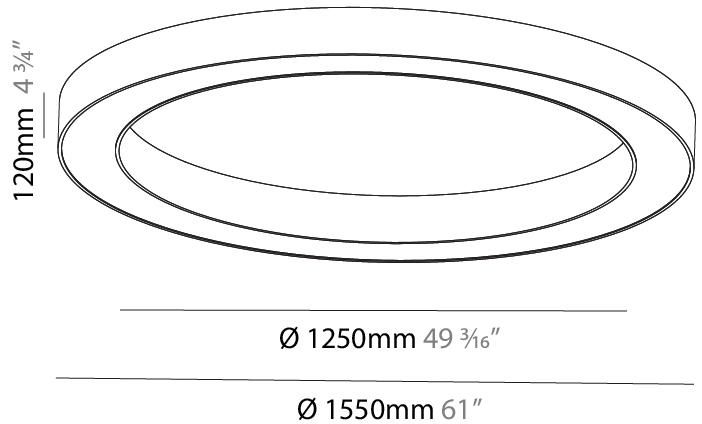

1. To build a product code in our configurator select the specify button on the base model # product page
2. To build a manual product code on this datasheet choose from the options listed below in blue font and add the suffix to the base model #

GENERAL

Series: Glorious
Subseries: Glorious
Brand: Prolicht
Division: Architectural
Mounting Type: Surface
Mounting Location: Ceiling
Subcategory: Ambient

PHYSICAL

Shape: Round
Diameter (mm): 1550
Diameter (in): 61
Height (mm): 120
Height (in): 4 3/4
Light Distribution: Direct
Weight (kg): 15.706
Weight (lbs): 34.55
Diffuser: PMMA - Opal or Micro-Prism
Fixture Finish: SSR / BKV / CWI / CRY / HAB / UFT / ITA / RUA / FTG / MYG / LOD / PUS / FRO / FUP / KIA / POP / BLS / SPG / MEY / GOH / GUM / CHC / COM / ABZ / JAG / OBR / MOS / ROR
Fixture Material: Aluminum

ELECTRICAL

Lamp Type: LED (Zhaga Standard)
Input Wattage (W): 75
Total Output Wattage (W): 60 / 48 (3500K)
Dimming: Non-Dimming / Phase Dimming (120Vac only) / 0-10V Dimming
Driver Included: Yes
Driver Location: Integrated
Driver Type: Constant Current - 120 / 277Vac
Driver Class: Class 2
Input Voltage (V): 120 - 277
Constant Current (MA): 350 / 700/800 (3500K)

LED

Color Temperature (°K): 3000 / 3500 / 4000
Max. Delivered Lumen (lm): 6920 / 7164 / 7310
CRI: >80 CRI
Efficiency (%): 65
Lamp Life (hrs): 50000

OPTICAL

RATINGS AND CERTIFICATIONS

Certified By: Certified for North American Standards
IP rating: IP20