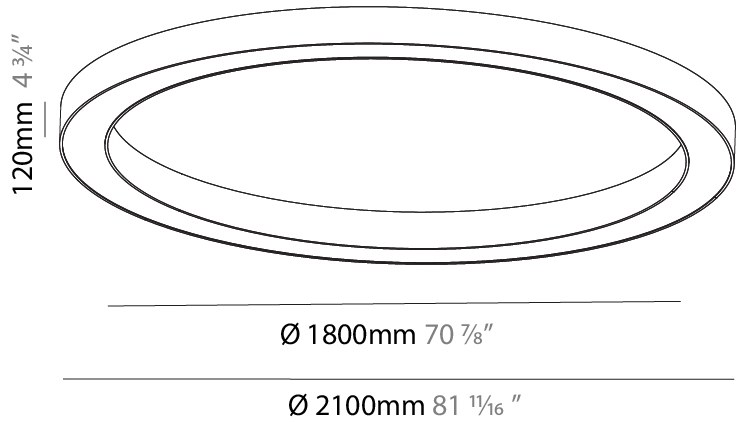

1. To build a product code in our configurator select the specify button on the base model # product page
2. To build a manual product code on this datasheet choose from the options listed below in blue font and add the suffix to the base model #

GENERAL

Series: Glorious
Subseries: Glorious
Brand: Prolicht
Division: Architectural
Mounting Type: Surface
Mounting Location: Ceiling
Subcategory: Ambient

PHYSICAL

Shape: Round
Diameter (mm): 2100
Diameter (in): 82 11/16
Height (mm): 120
Height (in): 4 3/4
Light Distribution: Direct
Weight (kg): 25.133
Weight (lbs): 55.29
Diffuser: PMMA - Opal
Fixture Finish: SSR / BKV / CWI / CRY / HAB / UFT / ITA / RUA / FTG / MYG / LOD / PUS / FRO / FUP / KIA / POP / BLS / SPG / MEY / GOH / GUM / CHC / COM / ABZ / JAG / OBR / MOS / ROR
Fixture Material: Aluminum

ELECTRICAL

Lamp Type: LED (Zhaga Standard)
Input Wattage (W): 101
Total Output Wattage (W): 84 / 67.2 (3500K)
Dimming: Non-Dimming / Phase Dimming (120Vac only) / 0-10V Dimming
Driver Included: Yes
Driver Location: Integrated
Driver Type: Constant Current - 120 / 277Vac
Driver Class: Class 2
Input Voltage (V): 120 - 277
Constant Current (mA): 350 / 700 (3500K)

LED

Color Temperature (°K): 3000 / 3500 / 4000
Max. Delivered Lumen (lm): 9690 / 10035 / 10240
CRI: >80 CRI
Efficiency (%): 65
Lamp Life (hrs): 50000

OPTICAL

RATINGS AND CERTIFICATIONS

Certified By: Certified for North American Standards
IP rating: IP20