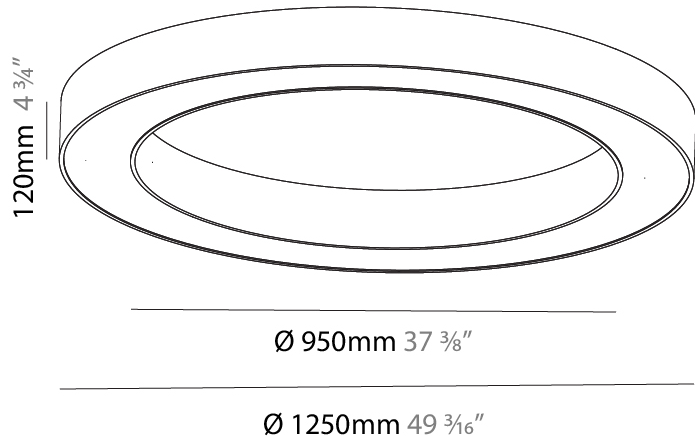

1. To build a product code in our configurator select the specify button on the base model # product page
2. To build a manual product code on this datasheet choose from the options listed below in blue font and add the suffix to the base model #

GENERAL

Series: Glorious
Subseries: Glorious
Brand: Prolicht
Division: Architectural
Mounting Type: Surface
Mounting Location: Ceiling
Subcategory: Ambient

PHYSICAL

Shape: Round
Diameter (mm): 1250
Diameter (in): 49 ³/₁₆
Height (mm): 120
Height (in): 4 ³/₄
Light Distribution: Direct
Weight (kg): 12.465
Weight (lbs): 27.42
Diffuser: PMMA - Opal or Micro-Prism
Fixture Finish: SSR / BKV / CWI / CRY / HAB / UFT / ITA / RUA / FTG / MYG / LOD / PUS / FRO / FUP / KIA / POP / BLS / SPG / MEY / GOH / GUM / CHC / COM / ABZ / JAG / OBR / MOS / ROR
Fixture Material: Aluminum

ELECTRICAL

Lamp Type: LED (Zhaga Standard)
Input Wattage (W): 60
Total Output Wattage (W): 48 / 38.4 (3500K)
Dimming: Non-Dimming / Phase Dimming (120Vac only) / 0-10V Dimming
Driver Included: Yes
Driver Location: Integrated
Driver Type: Constant Current - 120 / 277Vac
Driver Class: Class 2
Input Voltage (V): 120 - 277
Constant Current (MA): 350 / 1200 (3500K)

LED

Color Temperature (°K): 3000 / 3500 / 4000
Max. Delivered Lumen (lm): 5540 / 5733 / 5850
CRI: >80 CRI
Efficiency (%): 65
Lamp Life (hrs): 50000

OPTICAL

RATINGS AND CERTIFICATIONS

Certified By: Certified for North American Standards
IP rating: IP20