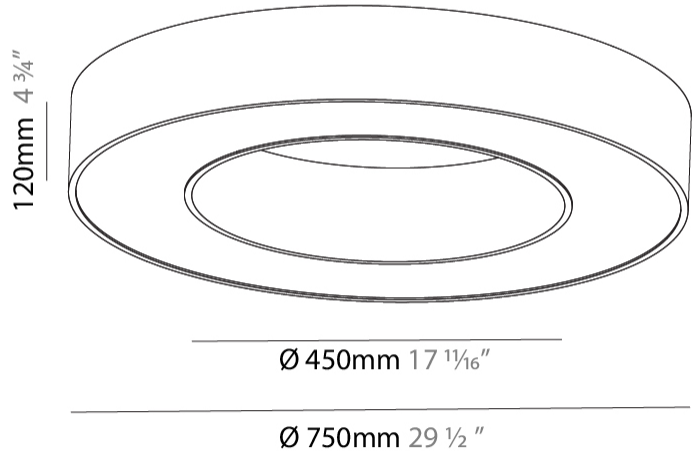

1. To build a product code in our configurator select the specify button on the base model # product page
2. To build a manual product code on this datasheet choose from the options listed below in blue font and add the suffix to the base model #

GENERAL

Series: Glorious
Subseries: Glorious
Brand: Prolicht
Division: Architectural
Mounting Type: Surface
Mounting Location: Ceiling
Subcategory: Ambient

PHYSICAL

Shape: Round
Diameter (mm): 750
Diameter (in): 29 1/2
Height (mm): 120
Height (in): 4 3/4
Light Distribution: Direct
Weight (kg): 7.044
Weight (lbs): 15.50
Diffuser: PMMA - Opal or Micro-Prism
Fixture Finish: SSR / BKV / CWI / CRY / HAB / UFT / ITA / RUA / FTG / MYG / LOD / PUS / FRO / FUP / KIA / POP / BLS / SPG / MEY / GOH / GUM / CHC / COM / ABZ / JAG / OBR / MOS / ROR
Fixture Material: Aluminum

ELECTRICAL

Lamp Type: LED (Zhaga Standard)
Input Wattage (W): 30
Total Output Wattage (W): 24 / 19.2 (3500K)
Dimming: Non-Dimming / Phase Dimming (120Vac only) / 0-10V Dimming
Driver Included: Yes
Driver Location: Integrated
Driver Type: Constant Current - 120 / 277Vac
Driver Class: Class 2
Input Voltage (V): 120 - 277
Constant Current (MA): 350 / 600 (3500K)

LED

Color Temperature (°K): 3000 / 3500 / 4000
Max. Delivered Lumen (lm): 2770 / 2862 / 2920
CRI: >80 CRI
Efficiency (%): 65
Lamp Life (hrs): 50000

OPTICAL

RATINGS AND CERTIFICATIONS

Certified By: Certified for North American Standards
IP rating: IP20